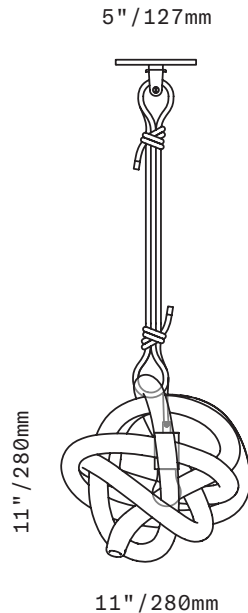

SkLO

Wrap

PENDANT

Our signature SkLO Large Wrap, a continuous wound length of a handblown Czech glass tube, is transformed into a pendant. Suspended on a hand-tied length of fabric-wrapped electrical cord. The socket is also suspended on a matching intertwined length of fabric-wrapped electrical cord and allows the light bulb to be nestled within the glass element.

UL listed suitable for dry and damp locations (US & Canada)

Socket 120V E26 60W Max

LED bulb included

Requires recessed electrical box for installation

Accommodates sloped ceilings

This fixture is compatible with one or more of SkLO customizable multi-pendant canopy systems. Visit the Accessories page on our website to see available systems and review compatibility

Specify overall drop length – not field adjustable

Minimum overall drop length: 26"/660mm

Lengths over 48"/1220mm available at additional cost

Fixture weight (approximate): 7lbs/3kg

All glass dimensions are approximate – handblown glass dimensions vary by nature and intent