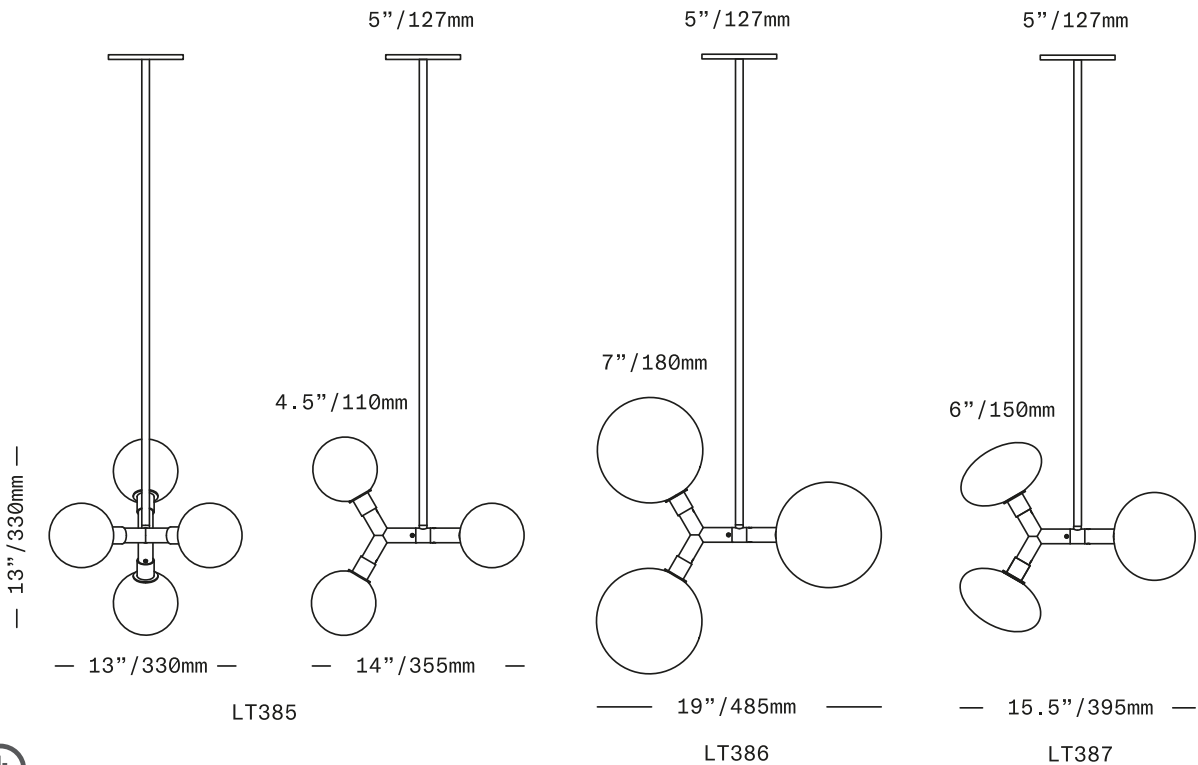

SkLO

Veer

PENDANT

The Veer Pendant consists of 4 diffusers of handblown Czech glass mounted on a 4-arm brass structure and suspended on a rigid brass stem. The glass diffusers are available in three shapes and in both "dipped" glass, featuring the SkLO double-dipped flame-polished mouth and "textured" glass, featuring a soft, frosted finish and subtle sculpted vertical ridges.

UL listed suitable for dry and damp locations (US & Canada)

Sockets 120V G9 7W Max

LED bulbs included

Requires recessed electrical box for installation

Standard canopy does NOT accommodate sloped ceilings or swagging of this light. Other canopy options are available at an additional cost.

Specify overall drop length – Rigid brass tube stems are not field adjustable

Minimum overall drop lengths: 21"/530mm

Lengths over 50"/1270mm available at additional cost

Fixture weights (approximate):
 15lbs/7kg (LT385)
 20lbs/9kg (LT386)
 15lbs/7kg (LT387)

All glass dimensions are approximate – handblown glass dimensions vary by nature and intent

Made in the Czech Republic

LT385 [---][--] 4.5"/110mm sphere glass
 LT386 [---][--] 7"/180mm sphere glass
 LT387 [---][--] 6"/150mm ellipsoid glass