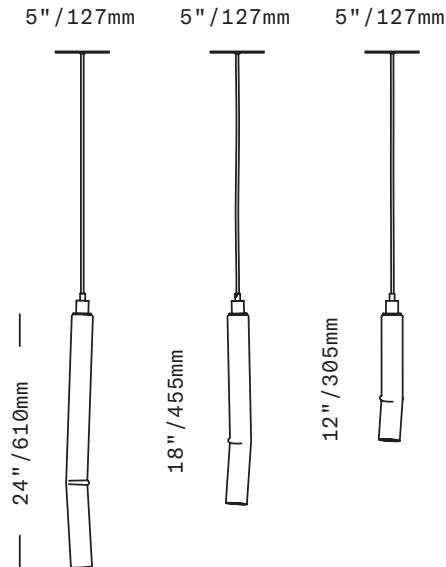

SkLO

Fold

PENDANT

Cylinders of handblown Czech glass with a gentle, intentional "fold". Approximately 2"/50mm in diameter, the cylinders are sculpted by hand, each slightly different. Available in three different lengths of Fold glass: 12"/305mm, 18"/455mm, and 24"/610mm. Suspended on a fabric-wrapped electrical cord from a simple brass canopy. Cord lengths are field adjustable.

UL listed suitable for dry and damp locations (US & Canada)

Socket 120V G9 7W Max

LED bulb included

Requires recessed electrical box for installation

Accommodates sloped ceilings

This fixture is compatible with one or more of SkLO customizable multi-pendant canopy systems. Visit the Accessories page on our website to see available systems and review compatibility

Standard cord length 72"/1830mm – field adjustable – longer lengths available at additional cost

Fixture weights (approximate):
2lbs/0.9kg (LT110)
2.5lbs/1.2kg (LT111)
3lbs/1.4kg (LT112)

All glass dimensions are approximate – handblown glass dimensions vary by nature and intent