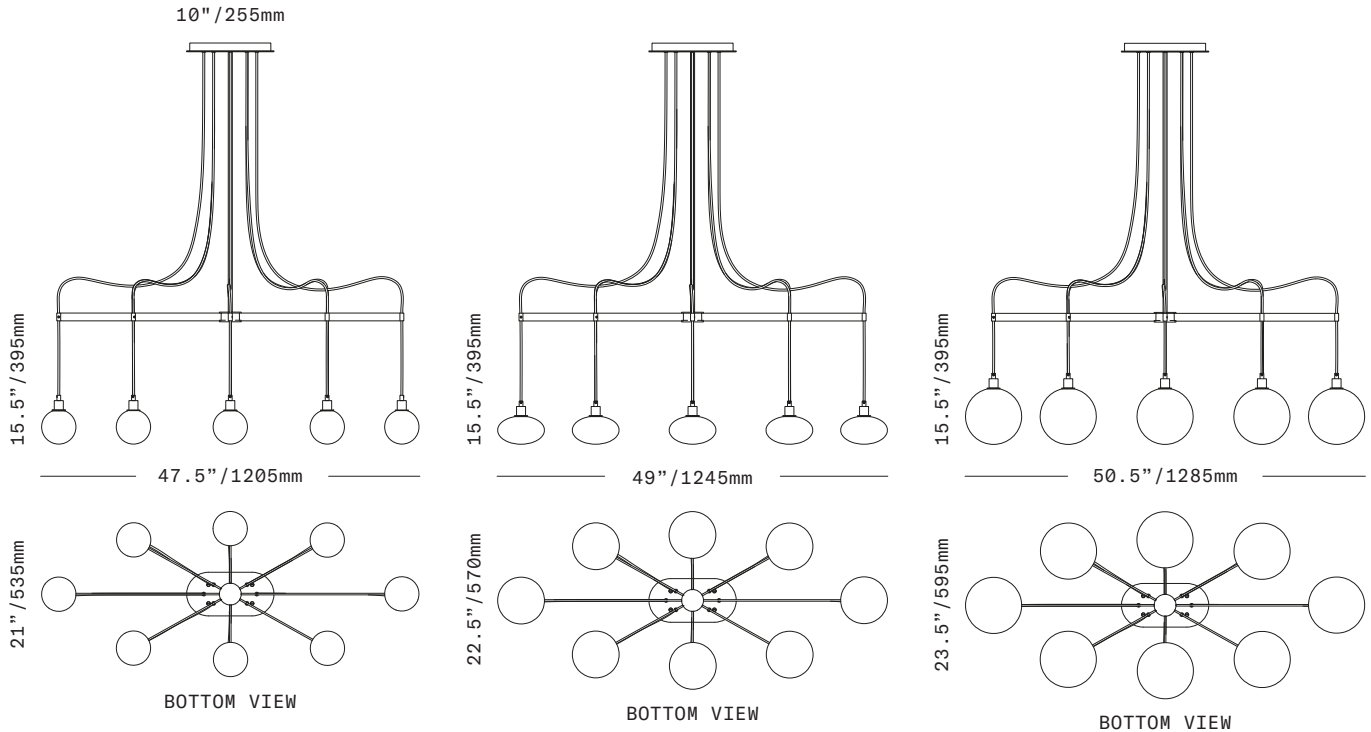

## Drape Arm 8

CHANDELIER

The Drape Arm 8 Chandelier consists of 8 individual pendants suspended in an oval pattern from an 8-spoke brass armature suspended in turn by a rigid brass stem. The glass diffusers are available in three shapes and in both "dipped" glass, featuring the SKLO double-dipped flame-polished mouth and "textured" glass, featuring a soft, frosted finish and subtle sculpted vertical ridges. Each pendant is suspended on a fabric-wrapped electrical cord. The exposed cords leave the canopy and pass through the ends of the individual arms.

For compositions other than the standard, specify both rigid brass tube stem length (not field adjustable) and fabric-wrapped cord length (field-adjustable)

Minimum overall drop length: 26"/660mm

Standard composition overall lengths over 53"/1350mm available at additional cost

Fixture weights (approximate):  
 25lbs/11kg (LT376)  
 30lbs/14kg (LT377)  
 25lbs/11kg (LT394)

All glass dimensions are approximate – handblown glass dimensions vary by nature and intent

Made in the Czech Republic

LT376 [---][--] 4.5"/110mm sphere glass  
 LT377 [---][--] 7"/180mm sphere glass  
 LT394 [---][--] 6"/150mm ellipsoid glass

- Dipped Glass colors
- Clear [CLR]
  - New Blue [NBL]
  - Olivin [OLV]
  - Smoke [SMK]
  - White [WHT]
- Textured Glass colors
- Clear [TCL]
  - Neutral Gray [NGT]
  - Steel Blue [TSB]
  - Whiskey [TWS]
- Metal finishes
- Dark Oxidized [DX]
  - Brushed Brass [BB]
  - Brushed Nickel [BN]
  - Polished Nickel [PN]
- Cord colors
- Black
  - Blue
  - Gold
  - Gray