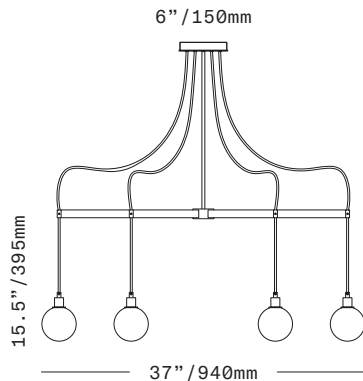

SkLO

Drape Arm 6

CHANDELIER

BOTTOM VIEW

BOTTOM VIEW

BOTTOM VIEW

The Drape Arm 6 Chandelier consists of 6 individual pendants suspended in a circle from a 6-spoke brass armature suspended in turn by a rigid brass stem. The glass diffusers are available in three shapes and in both "dipped" glass, featuring the SkLO double-dipped flame-polished mouth and "textured" glass, featuring a soft, frosted finish and subtle sculpted vertical ridges. Each pendant is suspended on a fabric-wrapped electrical cord. The exposed cords leave the canopy and pass through the ends of the individual arms.

For compositions other than the standard, specify both rigid brass tube stem length (not field adjustable) and fabric-wrapped cord length (field-adjustable)

Minimum overall drop length: 26"/660mm

Standard composition overall lengths over 53"/1350mm available at additional cost

Fixture weights (approximate):
 20lbs/9kg (LT369)
 25lbs/11kg (LT374)
 20lbs/9kg (LT393)

All glass dimensions are approximate – handblown glass dimensions vary by nature and intent

Made in the Czech Republic

LT369 [---][--] 4.5"/110mm sphere glass
 LT374 [---][--] 7"/180mm sphere glass
 LT393 [---][--] 6"/150mm ellipsoid glass

Dipped Glass colors

- Clear [CLR]
- New Blue [NBL]
- Olivin [OLV]
- Smoke [SMK]
- White [WHT]