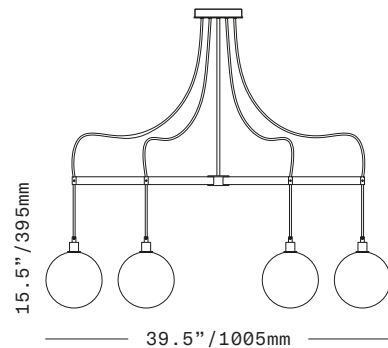

SkLO

Drape Arm 6

CHANDELIER

BOTTOM VIEW

BOTTOM VIEW

BOTTOM VIEW

The Drape Arm 6 Chandelier consists of 6 individual pendants suspended in a circle from a 6-spoke brass armature suspended in turn by a rigid brass stem. The glass diffusers are available in three shapes and in both "dipped" glass, featuring the SkLO double-dipped flame-polished mouth and "textured" glass, featuring a soft, frosted finish and subtle sculpted vertical ridges. Each pendant is suspended on a fabric-wrapped electrical cord. The exposed cords leave the canopy and pass through the ends of the individual arms.

UL listed suitable for dry and damp locations (US & Canada)

Sockets 120V G9 7W Max

LED bulbs included

Requires recessed electrical box for installation

Standard canopy does NOT accommodate sloped ceilings or swagging of this light. Other canopy options are available at an additional cost.

For compositions other than the standard, specify both rigid brass tube stem length (not field adjustable) and fabric-wrapped cord length (field-adjustable)

Minimum overall drop length: 26"/660mm

Standard composition overall lengths over 53"/1350mm available at additional cost

Fixture weights (approximate):
 20lbs/9kg (LT369)
 25lbs/11kg (LT374)
 20lbs/9kg (LT393)

All glass dimensions are approximate – handblown glass dimensions vary by nature and intent

Made in the Czech Republic