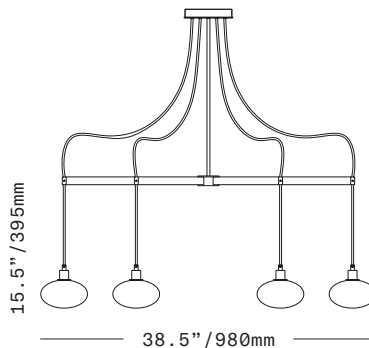

SkLO

Drape Arm 6

CHANDELIER

BOTTOM VIEW

BOTTOM VIEW

BOTTOM VIEW

The Drape Arm 6 Chandelier consists of 6 individual pendants suspended in a circle from a 6-spoke brass armature suspended in turn by a rigid brass stem. The glass diffusers are available in three shapes and in both "dipped" glass, featuring the SkLO double-dipped flame-polished mouth and "textured" glass, featuring a soft, frosted finish and subtle sculpted vertical ridges. Each pendant is suspended on a fabric-wrapped electrical cord. The exposed cords leave the canopy and pass through the ends of the individual arms.

UL listed suitable for dry and damp locations (US & Canada)

Sockets 120V G9 7W Max

LED bulbs included

Requires recessed electrical box for installation

Standard canopy does NOT accommodate sloped ceilings or swagging of this light. Other canopy options are available at an additional cost.

For compositions other than the standard, specify both rigid brass tube stem length (not field adjustable) and fabric-wrapped cord length (field-adjustable)

Minimum overall drop length: 26"/660mm

Standard composition overall lengths over 53"/1350mm available at additional cost

Fixture weights (approximate):
 20lbs/9kg (LT369)
 25lbs/11kg (LT374)
 20lbs/9kg (LT393)

All glass dimensions are approximate – handblown glass dimensions vary by nature and intent

Made in the Czech Republic