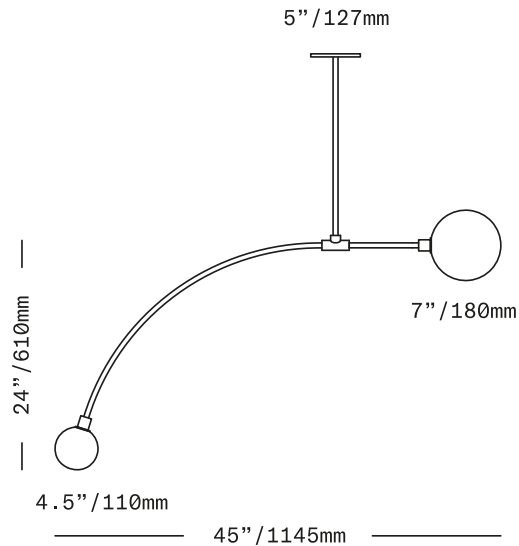

SkLO

Balance 1.0

PENDANT

A minimal, sculptural suspended light composed of a larger, 7"/180mm diffuser of handblown Czech glass on a short horizontal stem opposite a smaller, 4.5"/110mm diffuser on a longer, downward arching stem. The glass diffusers are available in both "dipped" glass, featuring the SkLO double-dipped flame-polished mouth and "textured" glass, featuring a soft, frosted finish and subtle sculpted vertical ridges.

UL listed suitable for dry and damp locations (US & Canada)

Sockets 120V G9 7W Max

LED bulbs included

Requires recessed electrical box for installation

Standard canopy does NOT accommodate sloped ceilings or swagging of this light. Other canopy options are available at an additional cost. Visit the Accessories page on our website to see available canopy options and review compatibility

This fixture is compatible with one or more of SkLO customizable multi-pendant canopy systems. Visit the Accessories page on our website to see available systems and review compatibility

Specify overall drop length – Rigid brass tube stems are not field adjustable

Minimum overall drop length: 36"/910mm

Lengths over 60"/1520mm available at additional cost

Fixture weight (approximate): 10lbs/5kg

All glass dimensions are approximate – handblown glass dimensions vary by nature and intent