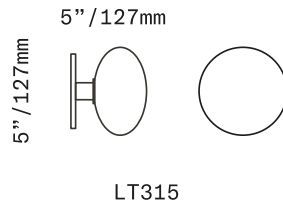

SkLO

Stem 1X

SCONCE/CEILING

The Stem 1X Sconce/Ceiling is a minimal light suitable for use as a ceiling light or wall light. It consists of a single diffuser of handblown Czech glass on a simple brass socket and canopy. The glass diffusers are available in two shapes and in both "dipped" glass, featuring the SkLO double-dipped flame-polished mouth and "textured" glass, featuring a soft, frosted finish and subtle sculpted vertical ridges.

UL listed suitable for dry and damp locations (US & Canada)

Socket 120V G9 7W Max

LED bulb included

Requires recessed electrical box for installation

Fixture weight (approximate): 3lbs/1.5kg

All glass dimensions are approximate – handblown glass dimensions vary by nature and intent

Made in the Czech Republic

LT271 [---][--] 4.5"/110mm sphere glass
LT315 [---][--] 6"/150mm ellipsoid glass

Dipped Glass colors	<input type="radio"/> Clear [CLR]
	<input type="radio"/> New Blue [NBL]
	<input type="radio"/> Olivin [OLV]
	<input type="radio"/> Smoke [SMK]
	<input type="radio"/> White [WHT]
Textured Glass colors	<input type="radio"/> Clear [TCL]
	<input type="radio"/> Neutral Gray [NGT]
	<input type="radio"/> Steel Blue [TSB]
	<input type="radio"/> Whiskey [TWS]
Metal finishes	<input type="radio"/> Dark Oxidized [DX]
	<input type="radio"/> Brushed Brass [BB]
	<input type="radio"/> Brushed Nickel [BN]
	<input type="radio"/> Polished Nickel [PN]