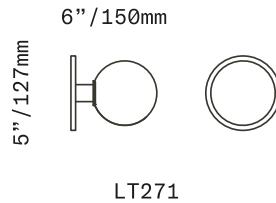

SkLO

Stem 1X

SCONCE/CEILING

The Stem 1X Sconce/Ceiling is a minimal light suitable for use as a ceiling light or wall light. It consists of a single diffuser of handblown Czech glass on a simple brass socket and canopy. The glass diffusers are available in two shapes and in both "dipped" glass, featuring the SkLO double-dipped flame-polished mouth and "textured" glass, featuring a soft, frosted finish and subtle sculpted vertical ridges.

UL listed suitable for dry and damp locations (US & Canada)

Socket 120V G9 7W Max

LED bulb included

Requires recessed electrical box for installation

Fixture weight (approximate): 3lbs/1.5kg

All glass dimensions are approximate – handblown glass dimensions vary by nature and intent

Made in the Czech Republic

LT271 [---][--] 4.5"/110mm sphere glass
LT315 [---][--] 6"/150mm ellipsoid glass

Dipped Glass colors	<input type="radio"/> Clear [CLR]
	<input type="radio"/> New Blue [NBL]
	<input type="radio"/> Olivin [OLV]
	<input type="radio"/> Smoke [SMK]
	<input type="radio"/> White [WHT]
Textured Glass colors	<input type="radio"/> Clear [TCL]
	<input type="radio"/> Neutral Gray [NGT]
	<input type="radio"/> Steel Blue [TSB]
	<input type="radio"/> Whiskey [TWS]
Metal finishes	<input type="radio"/> Dark Oxidized [DX]
	<input type="radio"/> Brushed Brass [BB]
	<input type="radio"/> Brushed Nickel [BN]
	<input type="radio"/> Polished Nickel [PN]