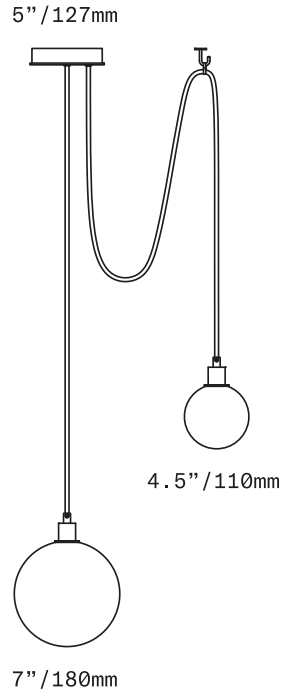

## Drape Composition 1

PENDANT

The Drape Composition 1 is a multi-pendant fixture with 2 pendants suspended from a single canopy. Each pendant is suspended on a fabric-wrapped electrical cord. The center pendant hangs straight down from the canopy and features a 7"/180mm diameter diffuser of handblown glass. The outer pendant is swagged to a ceiling hook (included) and features a smaller, 4.5"/110mm diameter diffuser of handblown glass. The glass diffusers are available in both "dipped" glass, featuring the SkLO double-dipped flame-polished mouth and "textured" glass, featuring a soft, frosted finish and subtle sculpted vertical ridges. Cord lengths are field adjustable.

UL listed suitable for dry and damp locations (US & Canada)

Sockets 120V G9 7W Max

LED bulbs included

Requires recessed electrical box for installation

Accommodates sloped ceilings

Standard cord length 72"/1830mm – field adjustable – longer lengths available at additional cost

Fixture weight (approximate): 8lbs/3.5kg

All glass dimensions are approximate – handblown glass dimensions vary by nature and intent

Made in the Czech Republic