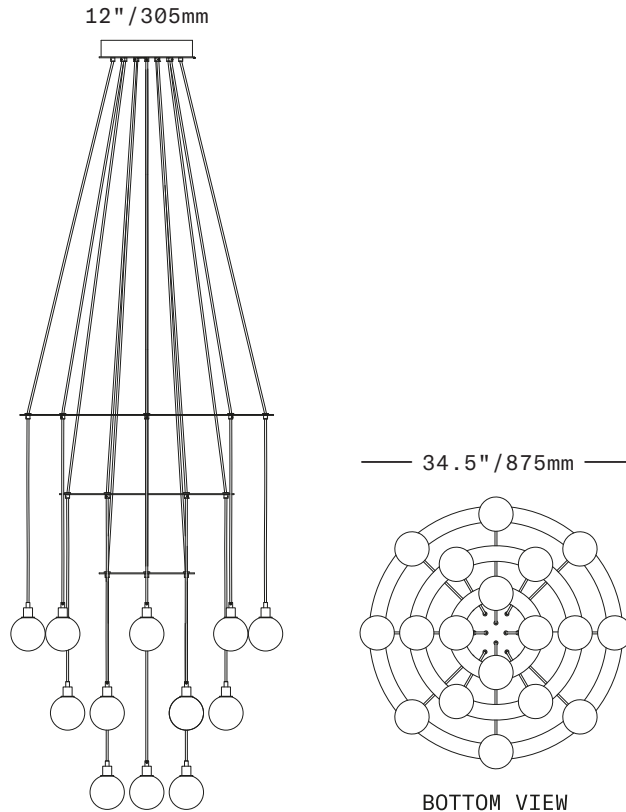

# SkLO

## Drape Circle 18

CHANDELIER

BOTTOM VIEW

The Drape Circle 18 Chandelier consists of 18 individual pendants gathered and supported by a series of three brass rings. Each pendant features a 4.5"/110mm diameter diffuser of handblown Czech glass suspended on a fabric-wrapped electrical cord. The cords pass through the rings and support the rings. The glass diffusers are available in both "dipped" glass, featuring the SkLO double-dipped flame-polished mouth and "textured" glass, featuring a soft, frosted finish and subtle sculpted vertical ridges. Cord lengths are field adjustable. Multiple compositions possible – drawing+dimension above represent only one recommended possibility.

Standard cord length 120"/3050mm – field adjustable – longer lengths available at additional cost

Fixture weight (approximate): 90lbs/41kg

All glass dimensions are approximate – handblown glass dimensions vary by nature and intent

Made in the Czech Republic

LT285 [---][--] Drape Circle 18 Chandelier

- |                       |   |
|-----------------------|---|
| Dipped Glass colors   | <ul style="list-style-type: none"> <li>○ Clear [CLR]</li> <li>● New Blue [NBL]</li> <li>● Olivin [OLV]</li> <li>● Smoke [SMK]</li> <li>○ White [WHT]</li> </ul>     |
| Textured Glass colors | <ul style="list-style-type: none"> <li>○ Clear [TCL]</li> <li>● Neutral Gray [NGT]</li> <li>● Steel Blue [TSB]</li> <li>● Whiskey [TWS]</li> </ul>                  |
| Metal finishes        | <ul style="list-style-type: none"> <li>● Dark Oxidized [DX]</li> <li>● Brushed Brass [BB]</li> <li>● Brushed Nickel [BN]</li> <li>○ Polished Nickel [PN]</li> </ul> |
| Cord Colors           | <ul style="list-style-type: none"> <li>● Black</li> <li>● Blue</li> <li>● Gold</li> <li>● Gray</li> </ul>   |