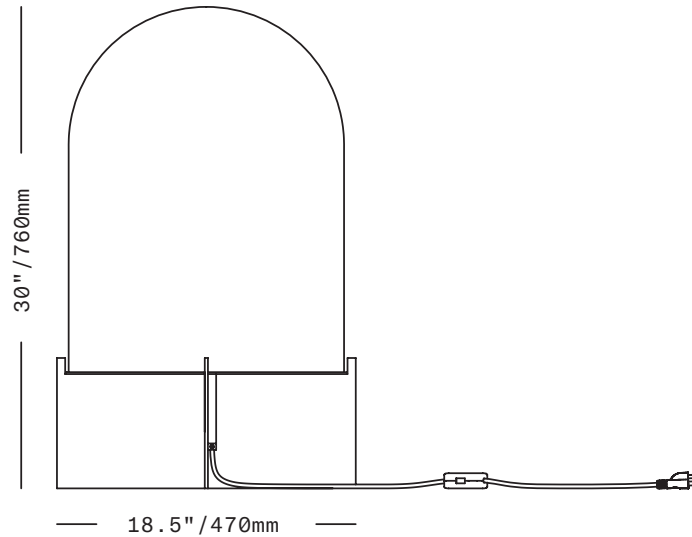

## Dome

LIGHT

A large dome of handblown Czech glass with a frosted finish rests atop a custom base made of vertical solid brass plates. A brass ring fits onto the base as a seat for the glass dome. Imposing in size, it can work on large furniture, or the floor, depending on the decor. While large, the softness of the frosted glass and minimal presence of the base make it approachable and compelling.

UL listed suitable for dry locations only (US & Canada)

Socket 120V E26 60W Max

LED bulb included

72"/1830mm black fabric-wrapped cord with in-line switch

All glass dimensions are approximate – handblown glass dimensions vary by nature and intent