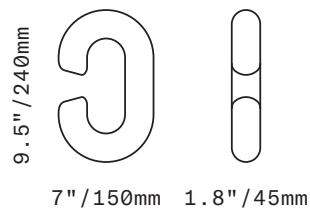

## Link

OBJECT

Chunky oversized chain links sculpted from solid Czech glass. Each link is an open link to allow for reconfiguring. Sold in sets of 2, 3, 4 and 5. Many possibilities for display.

All glass dimensions are approximate – handblown glass dimensions vary by nature and intent