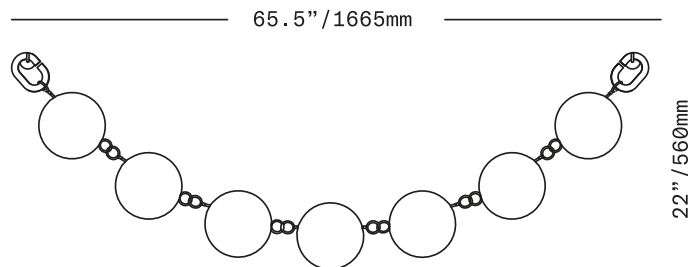

SKLO

Bead 7

WALLPIECE

Plum with armature in Brushed Brass finish

Decorative sculptural wallpieces of large handblown Czech glass “beads” strung on a handmade brass armature. Attaching to the wall at each end with custom hardware (included), the beads drape gracefully between.

NOTE: Drawings and dimensions shown here indicate approximate dimensions of the recommended composition – other compositions are possible. See installation instructions for additional information on a range of possible compositions and dimensions

All glass dimensions are approximate – handblown glass dimensions vary by nature and intent

Made in the Czech Republic

SC553 [---][--]

Bead 7 Wallpiece

Glass colors

- Alabaster [ALB]
- Plum [PLM]
- Smoke [SMK]