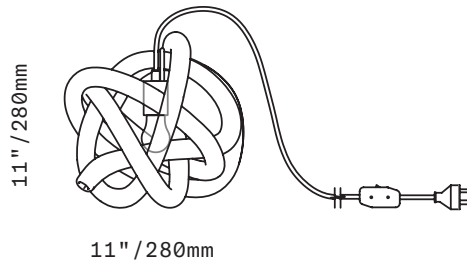

SkLO

Wrap

LIGHT

Our signature SkLO Large Wrap, a continuous wound length of a handblown Czech glass tube, is transformed into a dynamic table light. The brass light socket has an integral handmade brass hook that allows it to attach to the glass wrap, suspending the bulb within. Each wrap is unique, no two exactly alike.

Socket 120V E26 60W Max

LED bulb included

72"/1800mm black fabric-wrapped cord with in-line switch

All glass dimensions are approximate – handblown glass dimensions vary by nature and intent

Made in the Czech Republic

LT125 [---][--]

Wrap Light

Glass colors

- Amber [AMB]
- Clear [CLR]
- Gray [GRY]
- New Blue [NBL]
- Silver Mirror [SLV]
- Smoke [SMK]
- Steel Blue [SBL]
- White [WHT]

Metal finishes

- Dark Oxidized [DX]
- Brushed Brass [BB]
- Brushed Nickel [BN]
- Polished Nickel [PN]