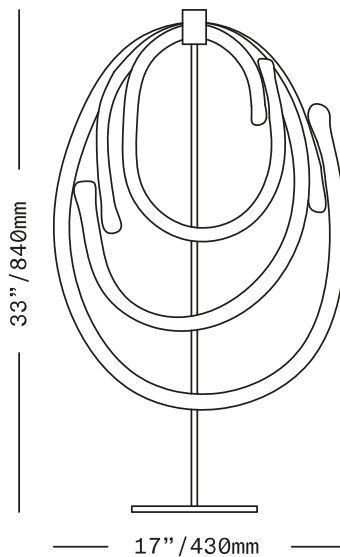

SkLO

Lasso

OBJECT

Solid loops of handblown Czech glass presented atop a steel table stand. Each Lasso consists of a group of five loops of varying sizes so each piece is a composition unto itself, showcasing the amazing depth and clarity of Czech glass. Every loop is unique, an expression of the hand of the glass master – no two exactly alike.

All glass dimensions are approximate – handblown glass dimensions vary by nature and intent

Made in the Czech Republic

SC101 [---][--]

Glass colors

Metal finishes

Lasso Object

- Clear [CLR]
- White [WHT]

- Dark Oxidized [DX]
- Brushed Nickel [BN]
- Polished Nickel [PN]